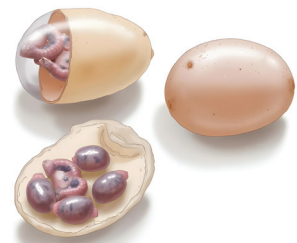

THE FIRE SALAMANDER

SALAMANDERS LOOK LIKE LIZARDS, BUT THEY ARE AMPHIBIANS, LIKE FROGS.

★ They keep their tails (unlike frogs). It takes two years for a salamander to grow.

★ The female lays her eggs in groups in water. After 30 days they hatch into larvae.

SALAMANDER LIFE CYCLE

★ The larva develops lungs and after 60 days there are no longer gills.

★ After 20 days it starts growing back legs. Soon afterwards the front legs appear.

★ It has a long body and a tail. It lives in the water and breathes through gills. The larva swims and hunts for its own food.